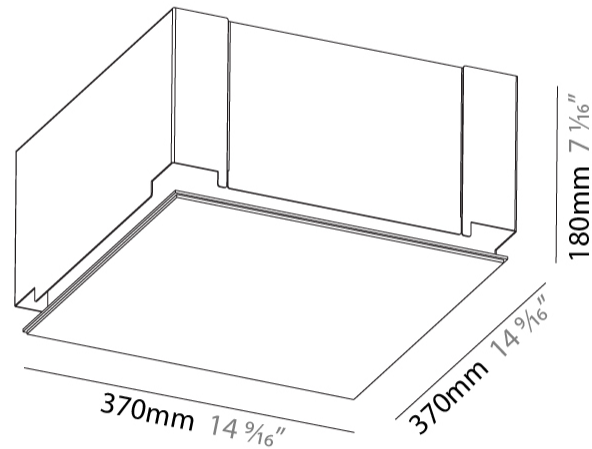

PHYSICAL

Shape: Square
Length (mm): 370
Length (in): 14 9/16
Width (mm): 370
Width (in): 14 9/16
Height (mm): 180
Height (in): 7 1/16
Ceiling Thickness (mm): 10 / 12.5 / 15 / 25 / 30
Ceiling Thickness (in): 3/8 or 1/2 or 9/16 or 1 or 1 3/16
Min. Recessing Depth (mm): 200
Min. Recessing Depth (in): 7 7/8
Light Distribution: Direct
Diffuser: PMMA - Opal
Fixture Finish: SSR / BKV / CWI / CRY / HAB / UFT / ITA / RUA / FTG / MYG / LOD / PUS / FRO / FUP / KIA / POP / BLS / SPG / MEY / GOH / GUM / CHC / COM / ABZ / JAG / OBR / MOS / ROR
Fixture Material: Extruded Aluminum / Steel
Cable Details: 405mm 15 15/16" x 405mm / 15 15/16"
Upon Request: Unique Sizes Unique Ceiling Thickness Unique Mounting Depth Spot Inserts

ELECTRICAL

Lamp Type: LED (Zhaga Standard)
Input Wattage (W): 12.4
Total Output Wattage (W): 10.8
Dimming: [Tri-Mode (Non-Dimming and Phase Dimming (120Vac only) and 0-10V Dimming)](#)
Driver Included: Yes
Driver Location: Integrated
Driver Type: Constant Current - Universal
Driver Class: Class 2
Input Voltage (V): 120 - 277
Constant Current (MA): 350

LED

[Color Temperature (°K): 3000 / 3500 / 4000](#)
Max. Delivered Lumen (lm): 1090 / 1107 / 1130
CRI: >80 CRI
Efficiency (%): 0.651
Lamp Life (hrs): 50000
Upon Request: RGB-W Tunable White Special Color Temperature CRI90

OPTICAL

RATINGS AND CERTIFICATIONS

Certified By: Certified for North American Standards
IP rating: IP20